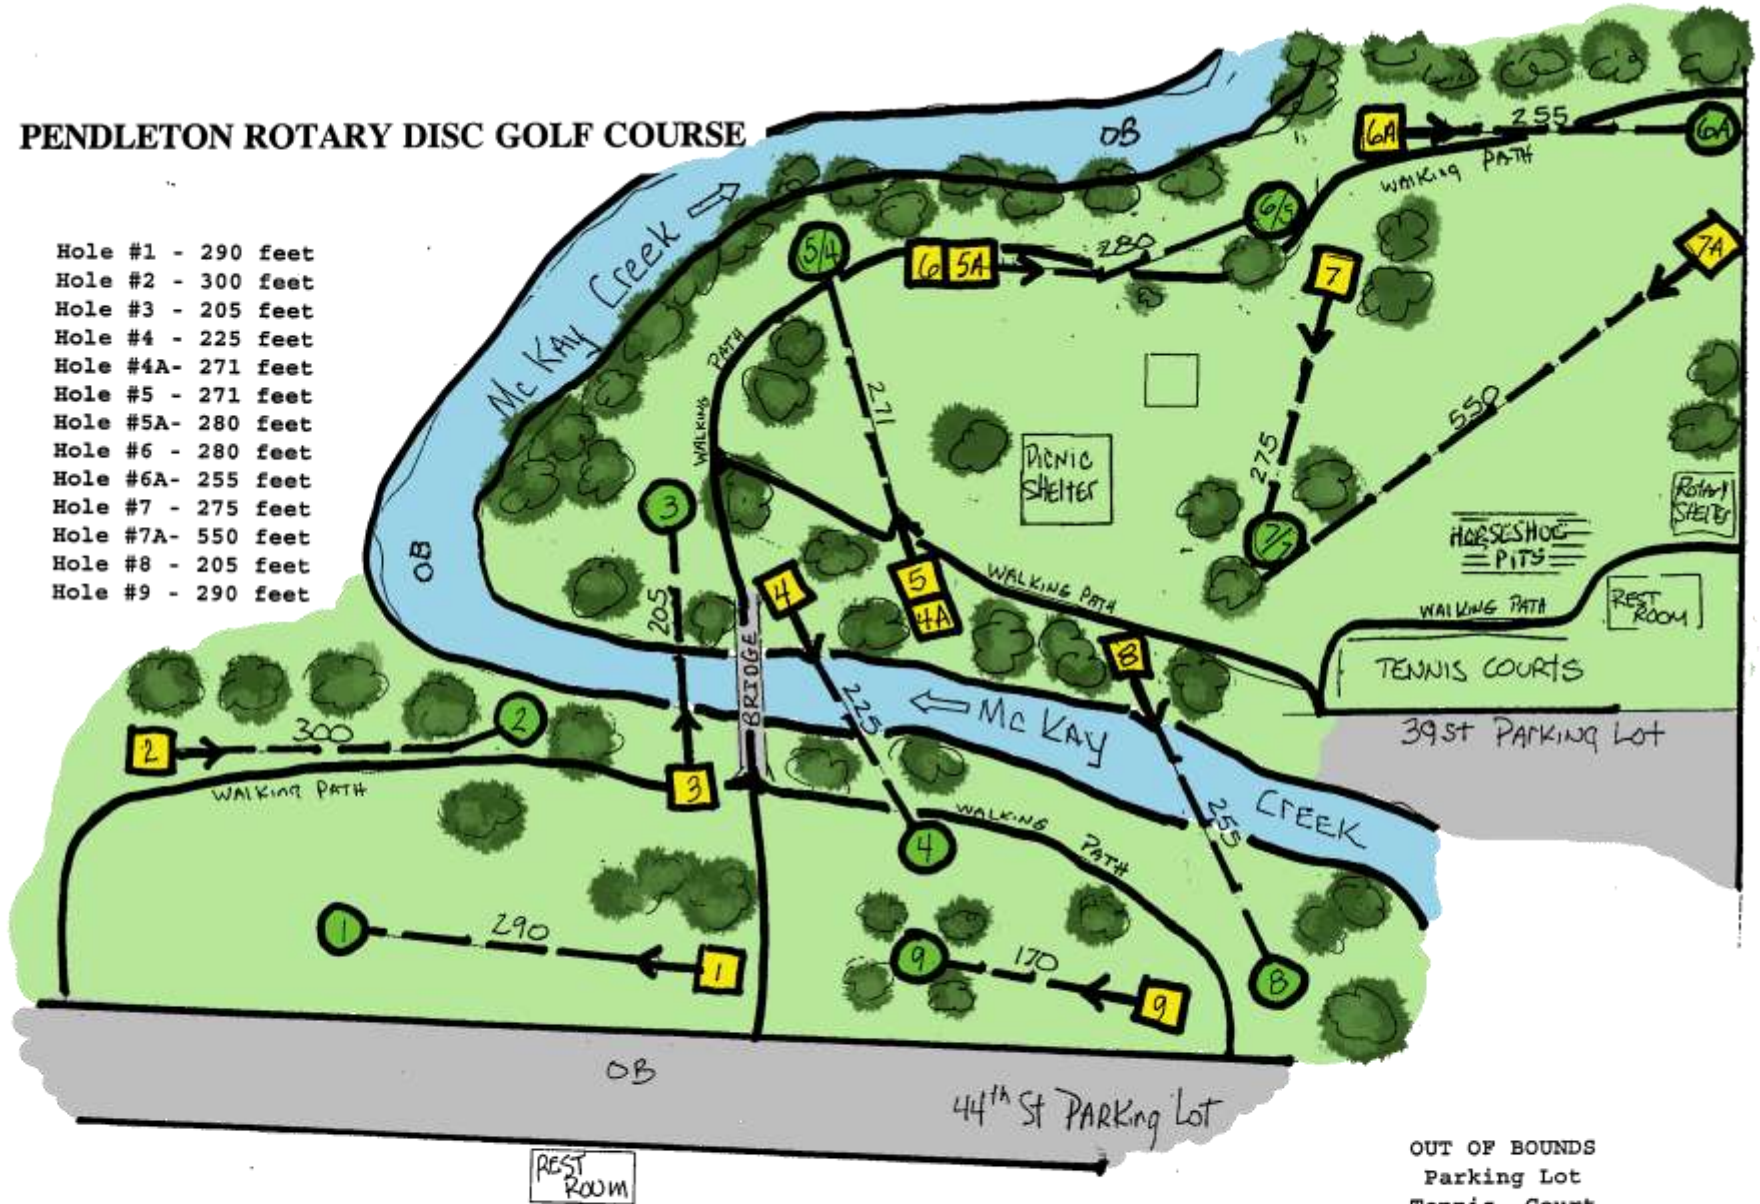

PENDLETON ROTARY DISC GOLF COURSE

- Hole #1 - 290 feet
- Hole #2 - 300 feet
- Hole #3 - 205 feet
- Hole #4 - 225 feet
- Hole #4A - 271 feet
- Hole #5 - 271 feet
- Hole #5A - 280 feet
- Hole #6 - 280 feet
- Hole #6A - 255 feet
- Hole #7 - 275 feet
- Hole #7A - 550 feet
- Hole #8 - 205 feet
- Hole #9 - 290 feet

- OUT OF BOUNDS
- Parking Lot
- Tennis Court
- Shelters and Playground
- McKay Creek
- Walking Paths
- Horseshoe Pits

Pendleton Disc Golf Association
 70827 SW Douglas Drive
 Pendleton, Oregon 97801
 (541-276-8334)